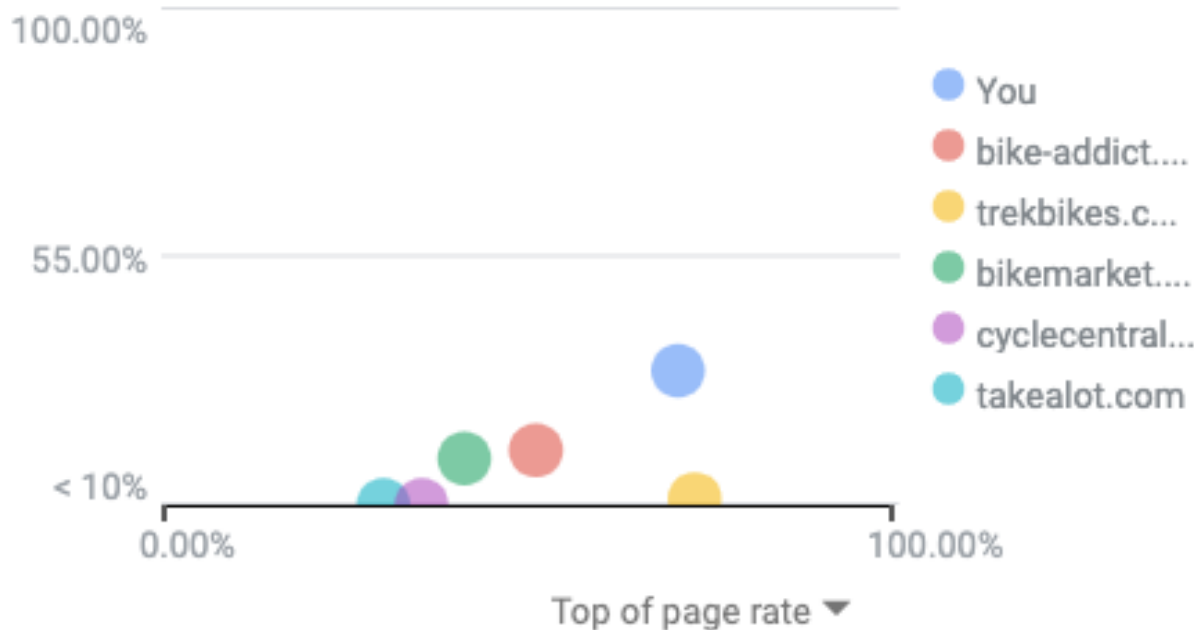

Search auction insights ?

[Impression share](#)